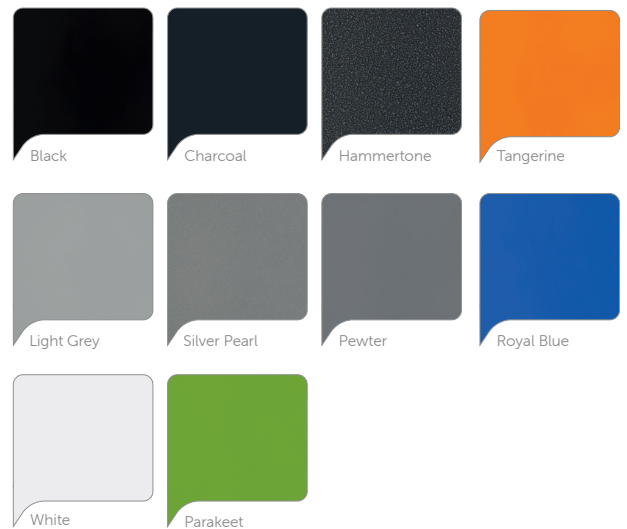

Steel Frame Options

Contact our Australian Team
Phone : 1800 004 555
Fax : 1800 776 500
Email : sales@woods furniture.com.au
Web : www.woods furniture.com.au

Contact our New Zealand Team
Phone : 0800 1 96637
Fax : 0800 2 96637
Email : sales@woods furniturenz.co.nz
Web : www.woods furniturenz.co.nz