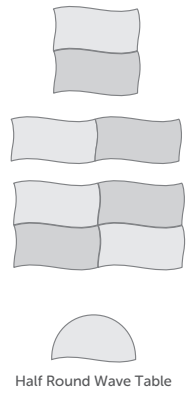

Wave Table

Finish Options

- Top Finishes** – 18mm Decorwood
 – 13mm DuraTough
- Edge Colour** – Black or Clear
- Steel Frame** – Hard wearing powder coat

Height Dimensions

Fixed or adjustable height frames to;

- 525 580 635 695 750 805

Table Dimensions

- 1200mm x 600mm
 1350mm x 675mm*
 675mm x 675mm*
 *Senior Panto compliant

Configurations

Product Options

Height Adjustable Mechanism

Castors - 2 or 4 Leg

Top Finish Options