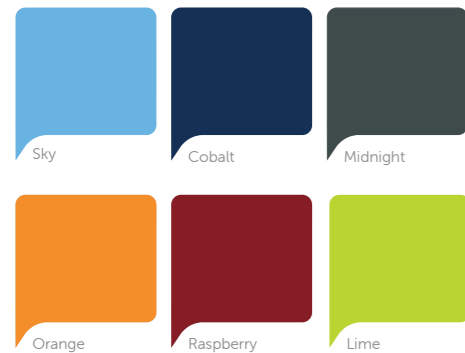

Panto Stool

Features

Frame – The high tensile steel frame gives the chair its unique flexing, movement absorbing properties and superior strength.

Height Dimensions

Fixed Stool heights to:
 600mm 750mm
 650mm 800mm
 700mm 850mm

Colours

- Lime
- Cobalt
- Midnight
- Mist
- Orange
- Raspberry
- Sky

Plastic Colours

Steel Frame Options

Panto Stool

Size	A	B	C	Stack Qty
600mm	555mm	535mm	925mm	N/A
650mm	555mm	570mm	975mm	N/A
700mm	555mm	600mm	1025mm	N/A
750mm	555mm	630mm	1075mm	N/A
800mm	555mm	665mm	1125mm	N/A
850mm	555mm	695mm	1175mm	N/A