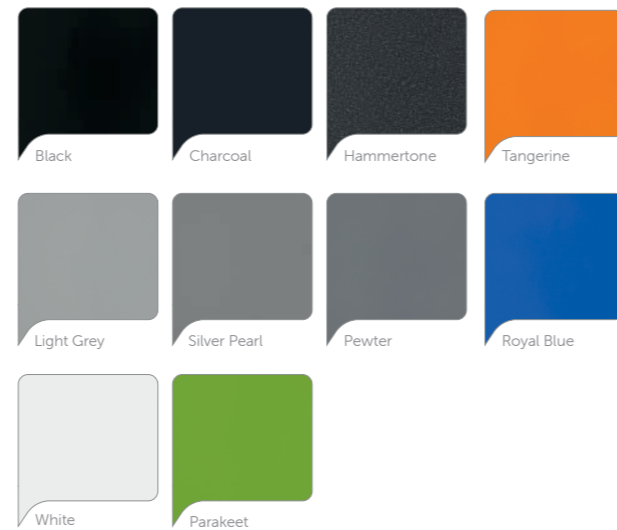

Colours

- Lime
- Cobalt
- Midnight
- Mist
- Orange
- Raspberry
- Sky

Plastic Colours

Steel Frame Options

Panto Stool

Size	A	B	C	Stack Qty
600mm	555mm	535mm	925mm	N/A
650mm	555mm	570mm	975mm	N/A
700mm	555mm	600mm	1025mm	N/A
750mm	555mm	630mm	1075mm	N/A
800mm	555mm	665mm	1125mm	N/A
850mm	555mm	695mm	1175mm	N/A