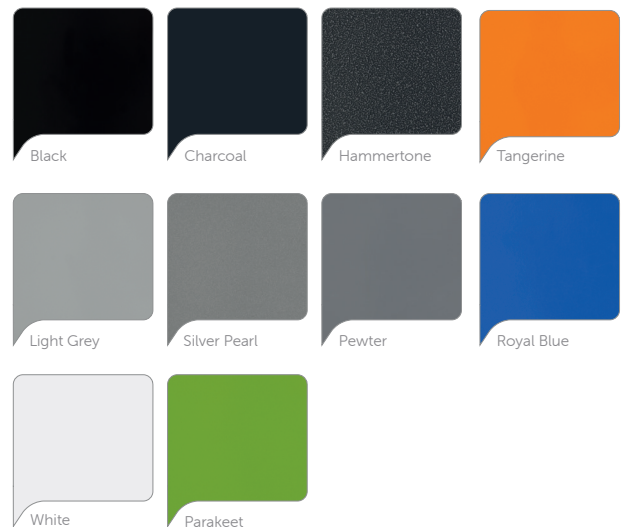

Opus Desk™

Finish Options

Top Finishes

- 18mm Decorwood
- 13mm DuraTough

Edge Colour

- Black or Clear

Steel Frame

- Hard wearing powder coat

Height Dimensions

Fixed height frames to;

Table Dimensions

- 600mm x 600mm
- 700mm x 500mm*
- 1200mm x 600mm
- 1300mm x 500mm*

*Senior Panto compliant

Top Finish Options

Steel Frame Options

Contact our Australian Team