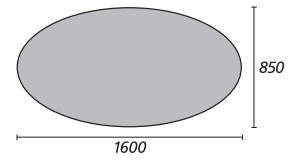

Oculus Desk™

Features

Woods unique oscillating mechanism allows the angle between the desk and the pedestal to increase or decrease as required depending on the size of the room or the personal choice of the user.

The pedestal can be fitted LHS or RHS and features 2 lockable pencil drawers and 1 file drawer.

Dimensions