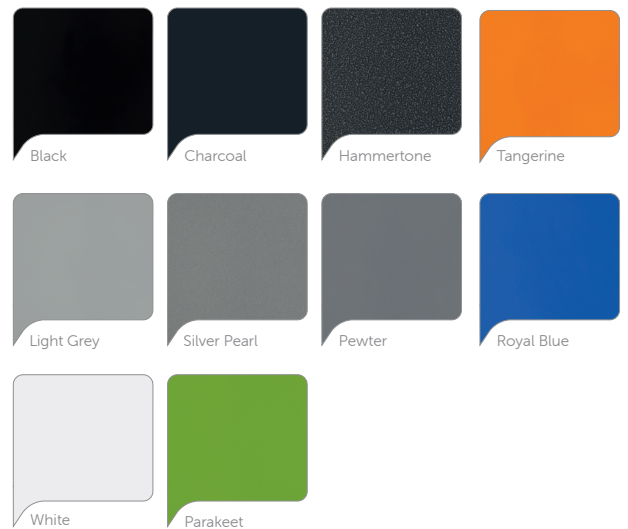

LupoDesk™

Finish Options

- Top Finishes** – 18mm Decorwood
– 13mm DuraTough
- Edge Colour** – Black or Clear
- Steel Frame** – Hard wearing powder coat
- Desk Storage** – Sliding storage tub

Height Dimensions

Fixed height frames to;

- 525
- 580
- 635
- 695
- 750
- 805

Table Dimensions

600mm x 600mm
1200mm x 600mm

Top Finish Options

Steel Frame Options

Contact our Australian Team

Phone : 1800 004 555
Fax : 1800 776 500
Email : sales@woods furniture.com.au
Web : www.woods furniture.com.au