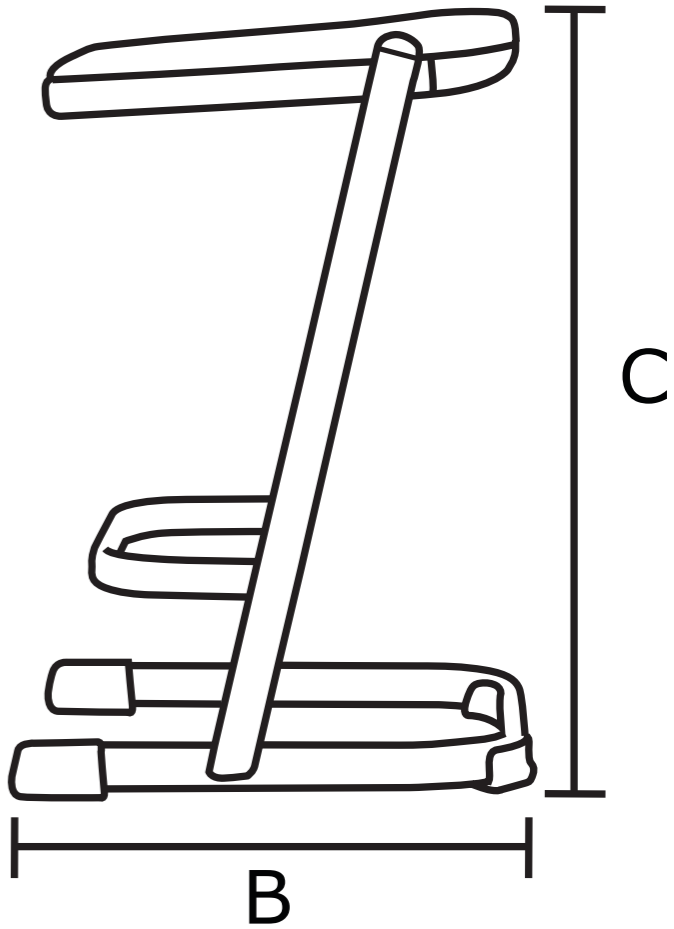

Lupo Art Stool

Features
Storage – On desk storage.
Stability – Highly stable design resists rocking forward and back.

Height Dimensions
 500mm
 550mm
 600mm
 650mm
 700mm
 750mm

Colours
 – Midnight
 – Mist (indent only)

Foot Option
 – 2 Component glides for linoleum, timber and vinyl floors

Plastic Colours

Steel Frame Options

Lupo Art Stool

| Size | A | B | C | Stack Qty |
|-------|-------|-------|-------|-----------|
| 500mm | 460mm | 490mm | 520mm | 2 |
| 550mm | 460mm | 490mm | 570mm | 2 |
| 600mm | 460mm | 490mm | 620mm | 3 |
| 650mm | 460mm | 490mm | 670mm | 3 |
| 700mm | 460mm | 490mm | 720mm | 3 |
| 750mm | 460mm | 490mm | 770mm | 3 |