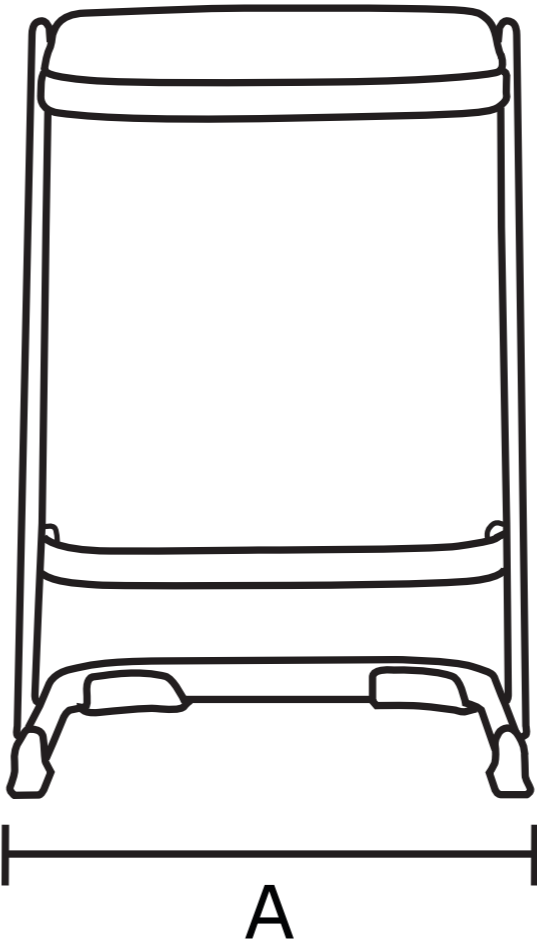

Lupo Art Stool

Features
Storage – On desk storage.
Stability – Highly stable design resists rocking forward and back.

Height Dimensions
 500mm
 550mm
 600mm
 650mm
 700mm
 750mm

Colours
 – Midnight
 – Mist (indent only)

Foot Option
 – 2 Component glides for linoleum, timber and vinyl floors

Plastic Colours

Steel Frame Options

Lupo Art Stool

| Size | A | B | C | Stack Qty |
|-------|-------|-------|-------|-----------|
| 500mm | 460mm | 490mm | 520mm | 2 |
| 550mm | 460mm | 490mm | 570mm | 2 |
| 600mm | 460mm | 490mm | 620mm | 3 |
| 650mm | 460mm | 490mm | 670mm | 3 |
| 700mm | 460mm | 490mm | 720mm | 3 |
| 750mm | 460mm | 490mm | 770mm | 3 |