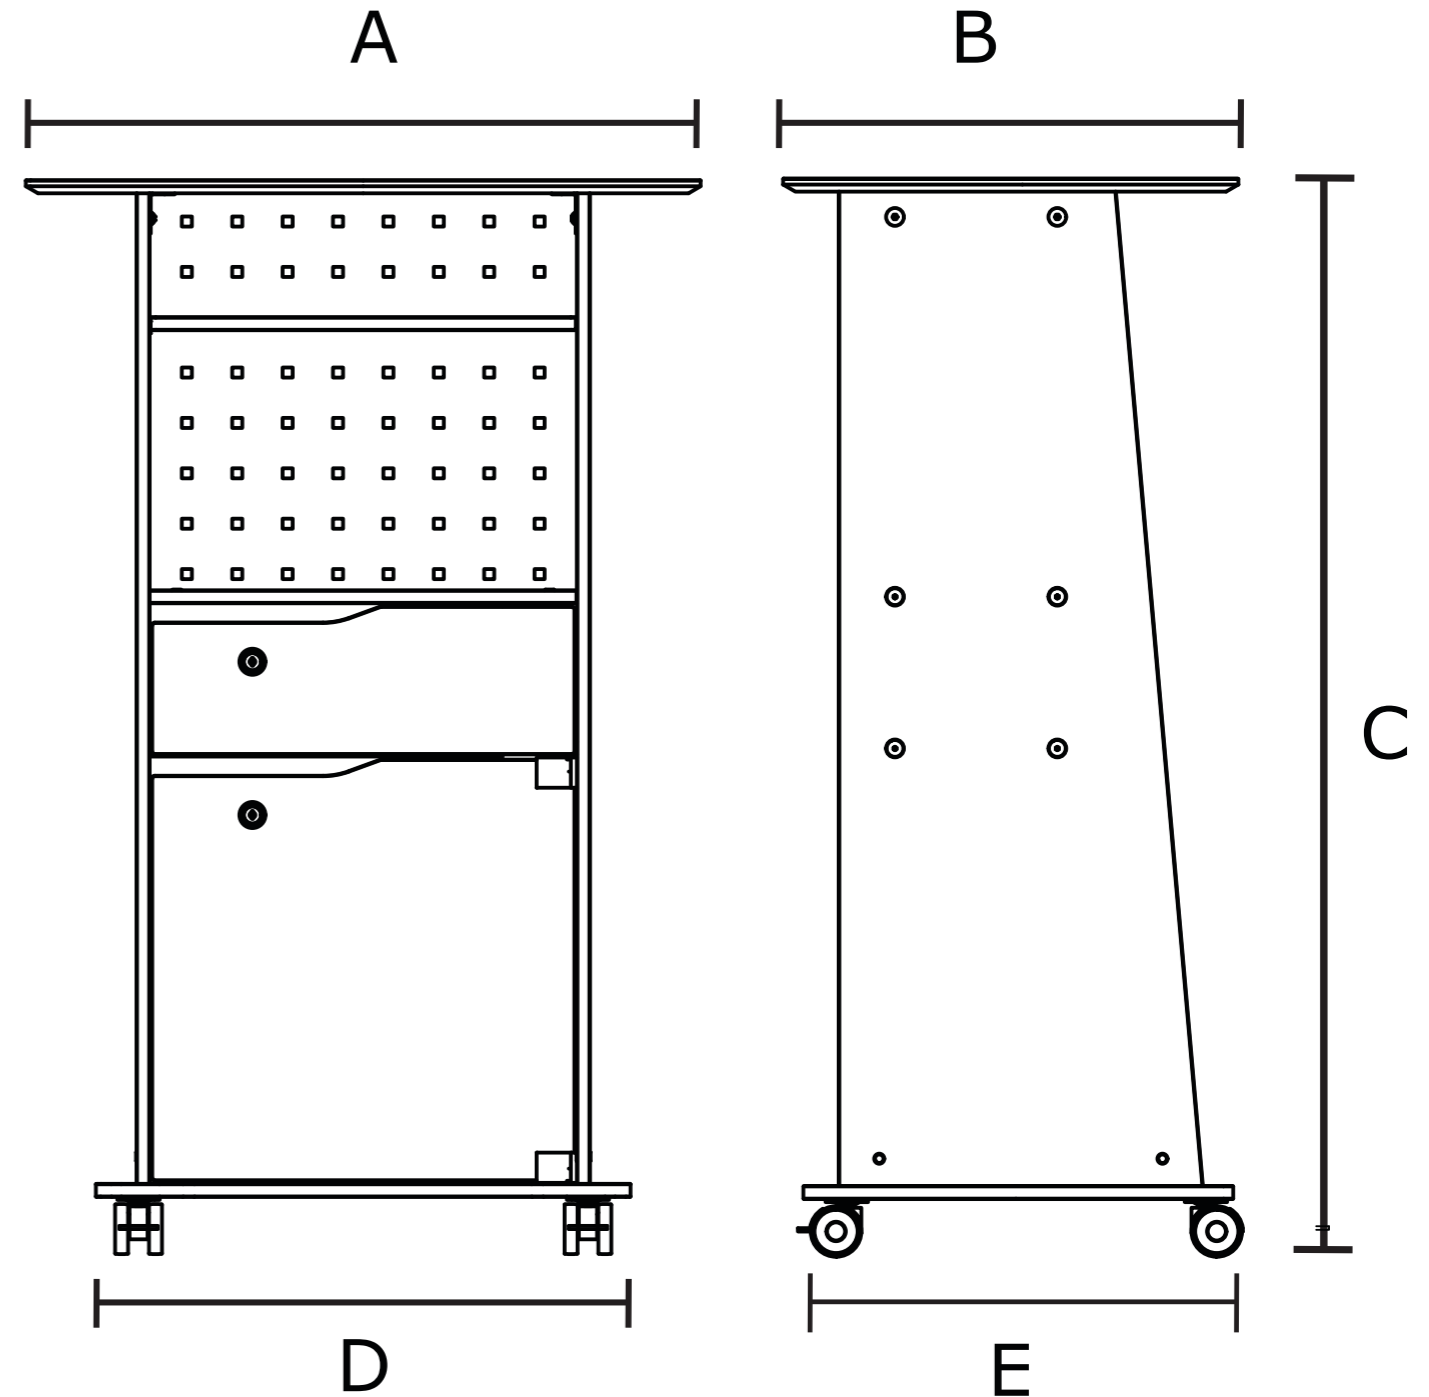

Edumax T-Pod

The Edumax T-Pod is a mobile teaching unit that includes lockable storage and an adjustable height shelf.

Dimensions

1070mm (h) x 670mm (w) x 450mm (d)

Options

Whiteboard Top
Draw Colour

Edumax T-Pod

A 670mm **B** 450mm **C** 1070mm **D** 530mm **E** 425mm

13mm DuraTough™

Back Colour Options

Contact our Australian Team
Phone : 1800 004 555
Fax : 1800 776 500
Email : sales@woods furniture.com.au
Web : www.woods furniture.com.au