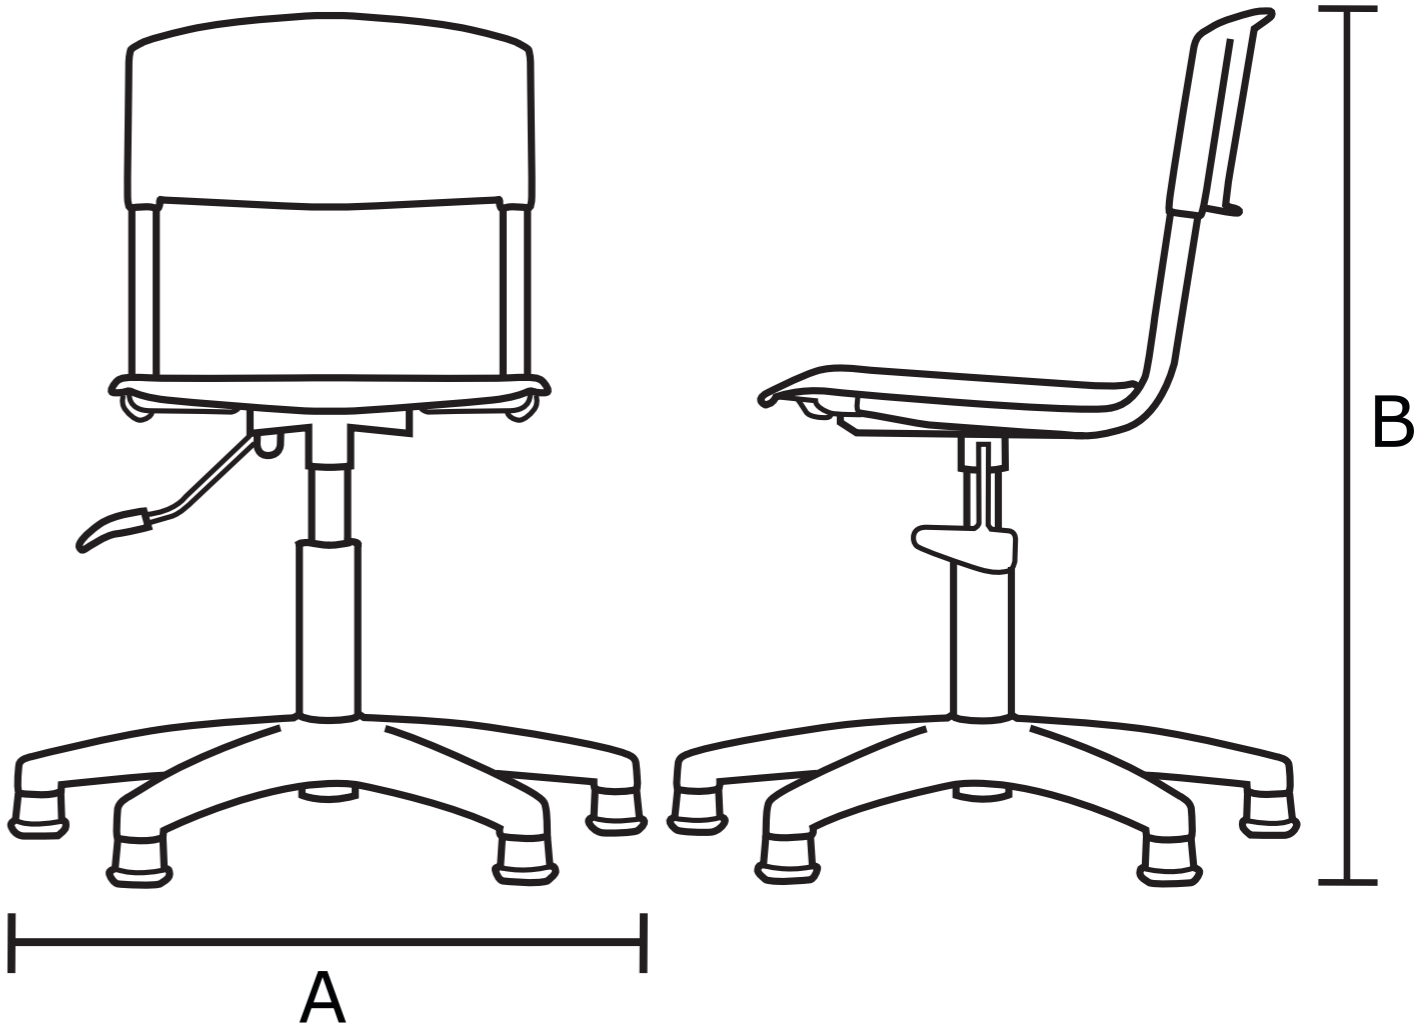

# DuraPos Gas-Lift Swivel Chair

**Height Dimensions**  
 Junior – 355mm to 445mm  
 Senior – 390mm to 520mm

- Colours**
- Avocado
  - Bluegum
  - Cobalt
  - Midnight
  - Mist
  - Pacific
  - Plum
  - Pumpkin
  - Raspberry

- Foot Option**
- Glide
  - Castor

# DuraPos Gas-Lift Swivel Chair

Size	Seat Height	A	B	Stack Qty
Junior	355-445mm	540mm	690-780mm	N/A
Senior	390-520mm	590mm	740-870mm	N/A

**Plastic Colours**

**Steel Frame Options**

Contact our Australian Team  
 Phone : 1800 004 555  
 Fax : 1800 776 500  
 Email : sales@woods furniture.com.au  
 Web : www.woods furniture.com.au