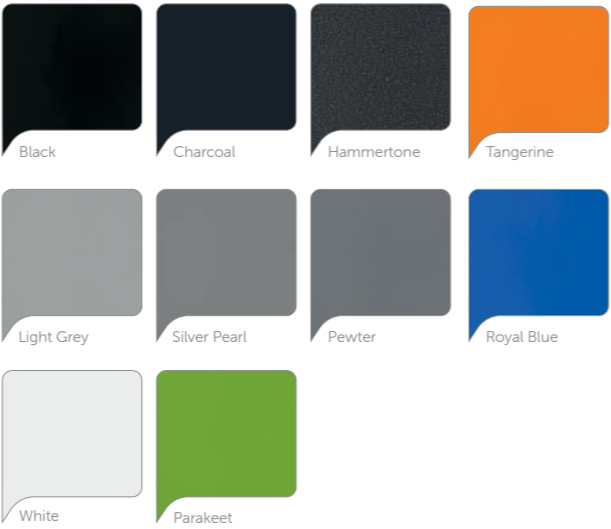

# DuraPos Gas-Lift Swivel Chair

Size	Seat Height	A	B	Stack Qty
Junior	355-445mm	540mm	690-780mm	N/A
Senior	390-520mm	590mm	740-870mm	N/A

**Plastic Colours**

**Steel Frame Options**

Contact our Australian Team  
 Phone : 1800 004 555  
 Fax : 1800 776 500  
 Email : sales@woods furniture.com.au  
 Web : www.woods furniture.com.au