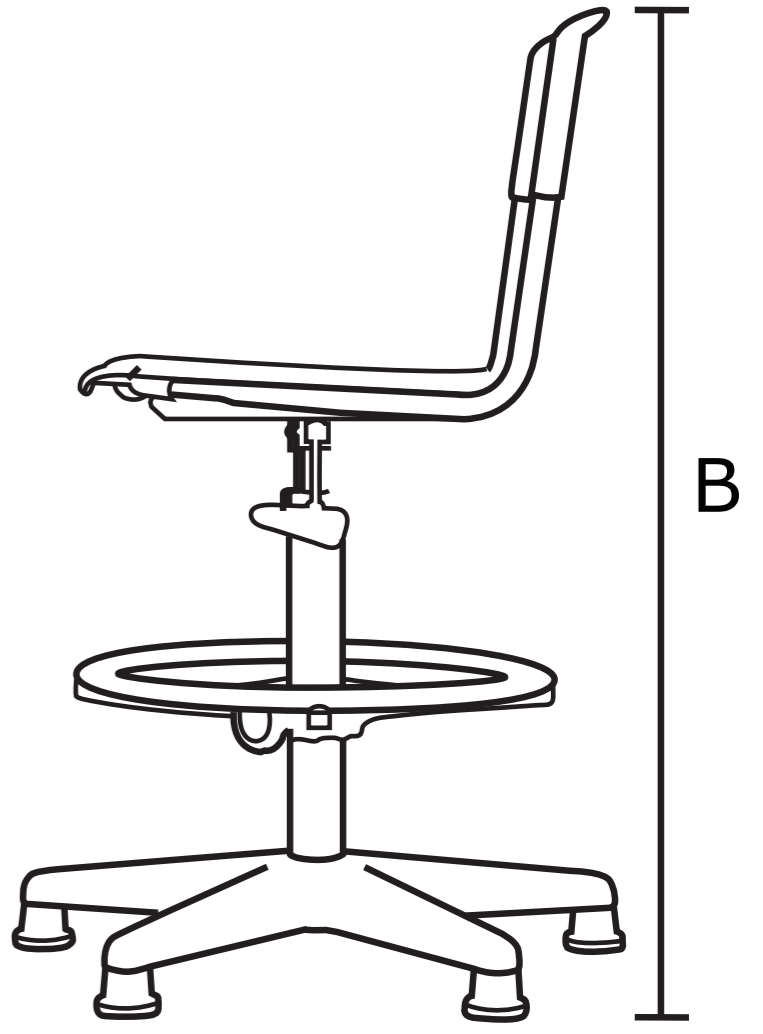

DuraPos Drafting Stool

Seat Height
550-810mm

A
590mm

B
895-1150mm

Stack Qty
N/A

Contact our Australian Team
Phone : 1800 004 555
Fax : 1800 776 500
Email : sales@woods furniture.com.au
Web : www.woods furniture.com.au

Contact our New Zealand Team
Phone : 0800 1 96637
Fax : 0800 2 96637
Email : sales@woods furniturenz.co.nz
Web : www.woods furniturenz.co.nz

Contact our Australian Team
Phone : 1800 004 555
Fax : 1800 776 500
Email : sales@woods furniture.com.au
Web : www.woods furniture.com.au

Contact our New Zealand Team
Phone : 0800 1 96637
Fax : 0800 2 96637
Email : sales@woods furniturenz.co.nz
Web : www.woods furniturenz.co.nz