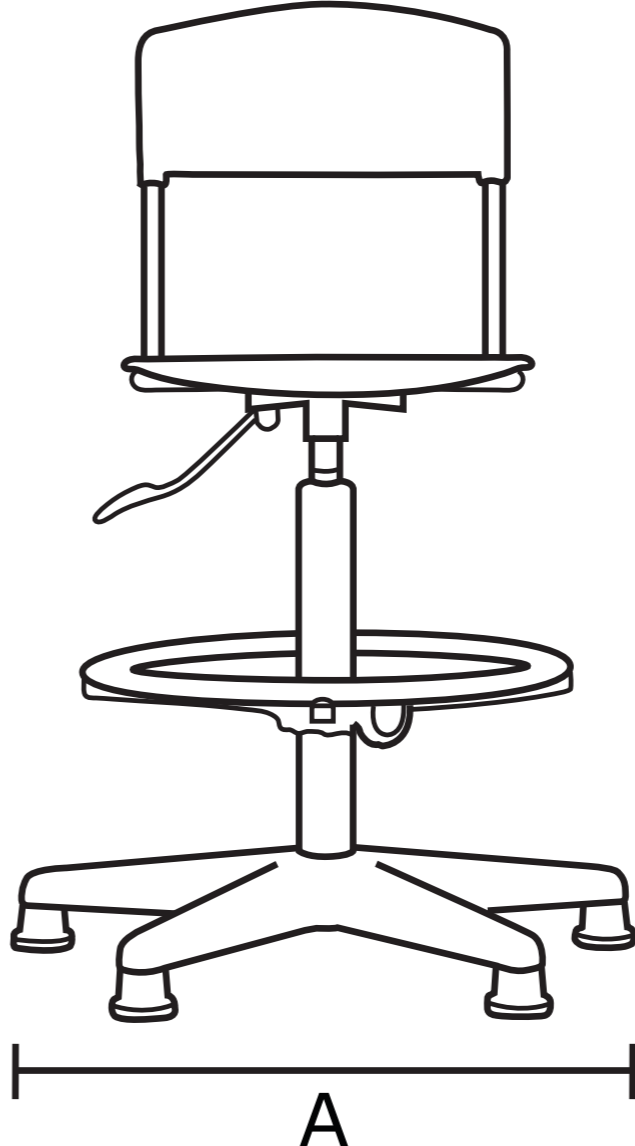

DuraPos Drafting Stool

Seat Height
550-810mm

A
590mm

B
895-1150mm

Stack Qty
N/A

Contact our Australian Team
Phone : 1800 004 555
Fax : 1800 776 500
Email : sales@woods furniture.com.au
Web : www.woods furniture.com.au

Contact our New Zealand Team
Phone : 0800 1 96637
Fax : 0800 2 96637
Email : sales@woods furniturenz.co.nz
Web : www.woods furniturenz.co.nz

Contact our Australian Team
Phone : 1800 004 555
Fax : 1800 776 500
Email : sales@woods furniture.com.au
Web : www.woods furniture.com.au

Contact our New Zealand Team
Phone : 0800 1 96637
Fax : 0800 2 96637
Email : sales@woods furniturenz.co.nz
Web : www.woods furniturenz.co.nz