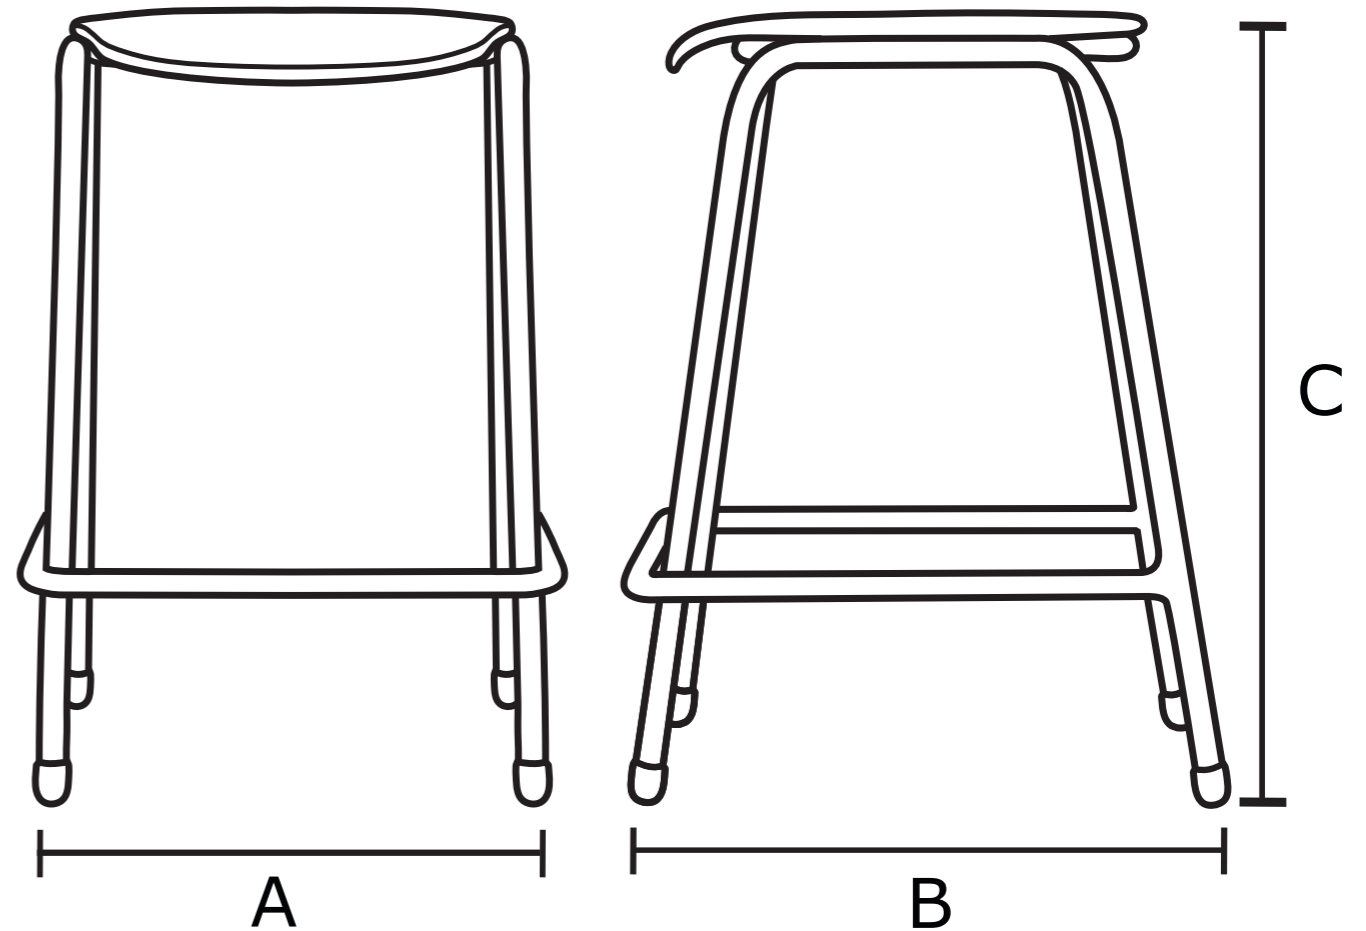

DuraPos Art Stool

The DuraPos Art Stool is ideal for art areas, workshops and music rooms. The 3 sided foot rail gives excellent leg support and frame strength.

Features

- Stacking** – Stack to a maximum of 7 high.
- Stability** – Maximum stability through wide footprint resists rocking forward and back.

Options

- Finishes** – Seat also available in ply polished or upholstered finishes.

Height Dimensions

- 500mm
- 550mm
- 600mm
- 650mm
- 700mm
- 750mm

Colours

- Avocado
- Bluegum
- Cobalt
- Midnight
- Mist
- Pacific
- Plum
- Pumpkin
- Raspberry
- Polished Beechwood
- Vinyl

Foot Option

- Standard (black) for carpet floors
- Non-marking (white) for timber floors

DuraPos Art Stool

Size	A	B	C	Stack Qty
500mm	430mm	440mm	510mm	5
550mm	430mm	460mm	560mm	5
600mm	430mm	475mm	610mm	5
650mm	430mm	480mm	660mm	5
700mm	430mm	520mm	710mm	5
750mm	430mm	530mm	760mm	5