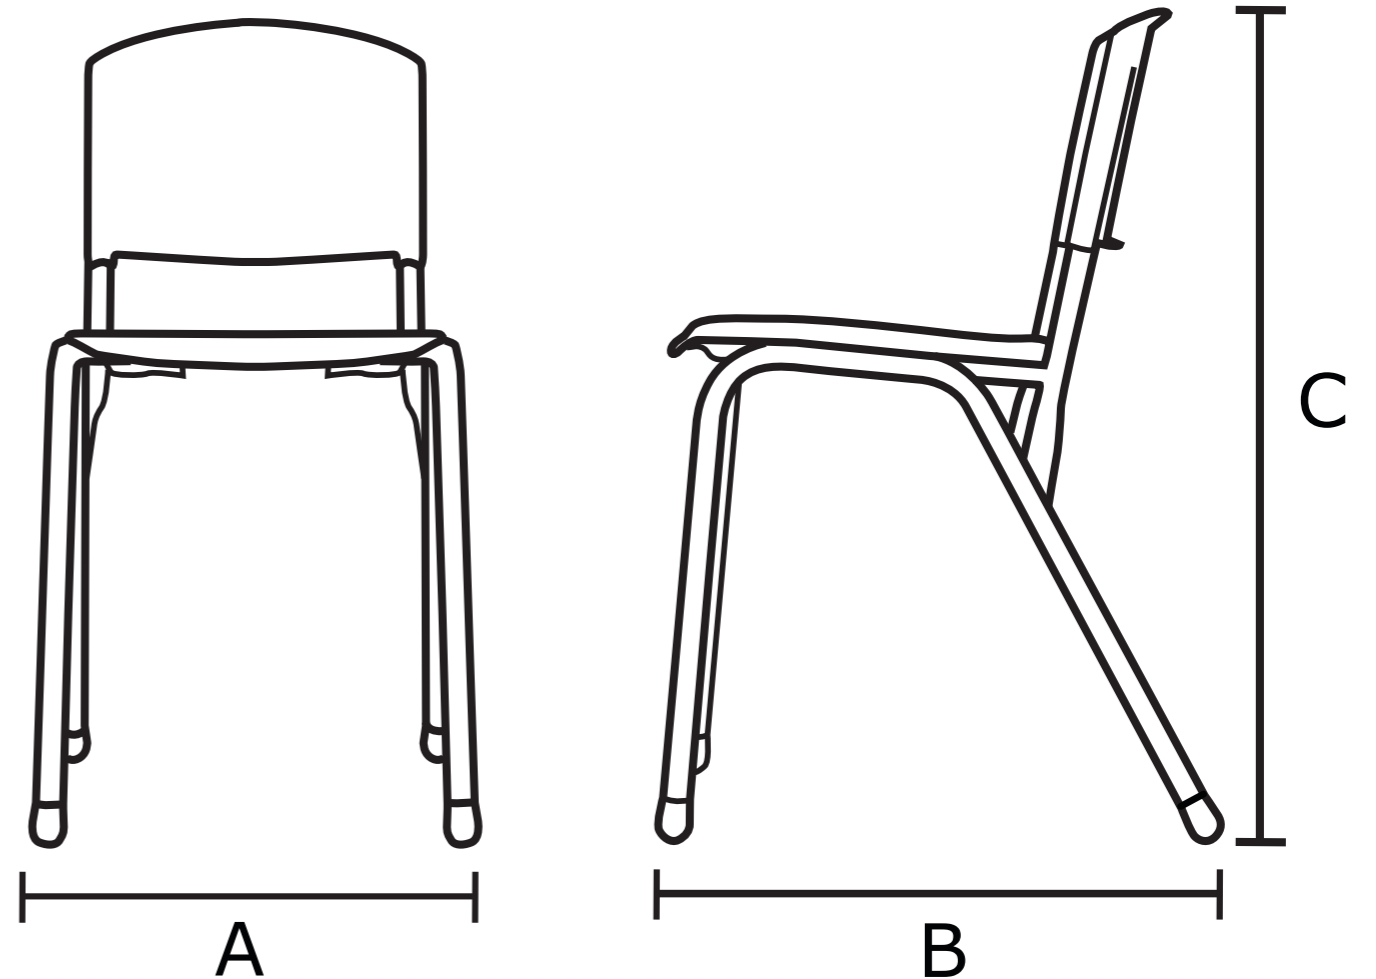

DuraPos

Features

- Stacking** – Stack to a maximum of 10 high.
- Linking** – Optional linking system.
- Options**
- Finishes** – Seat also available in ply polished or upholstered finishes.

Height Dimensions

Fixed chair heights to;

Colours

- Avocado
- Bluegum
- Cobalt
- Midnight
- Mist
- Pacific
- Plum
- Pumpkin
- Raspberry

Foot Option

- Standard (black) for carpet floors
- Non-marking (white) for timber floors

Rec. Stack Qty

Size	A	B	C	Qty
300mm	430mm	410mm	610mm	5
340mm	430mm	410mm	655mm	5
380mm	430mm	430mm	710mm	5
420mm	450mm	490mm	745mm	5
460mm	450mm	540mm	800mm	5
500mm	450mm	560mm	850mm	5

Plastic Colours

Steel Frame Options