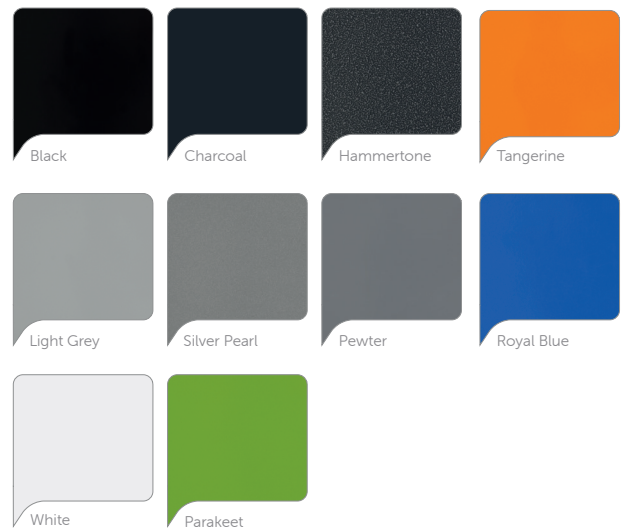

Steel Frame Options

Contact our Australian Team

Phone : 1800 004 555
Fax : 1800 776 500
Email : sales@woods furniture.com.au
Web : www.woods furniture.com.au

Contact our New Zealand Team

Phone : 0800 1 96637
Fax : 0800 2 96637
Email : sales@woods furnitureenz.co.nz
Web : www.woods furnitureenz.co.nz