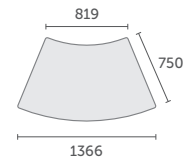

Curvatus Table™

Finish Options

- Top Finishes** – 18mm Decorwood
 – 13mm DuraTough
- Edge Colour** – Black or Clear
- Steel Frame** – Hard wearing powder coat

Height Dimensions

Fixed or adjustable height frames to;

- 525 580 635 695 750 805

Table Dimensions

Configurations

8 x Curvatus Table™

4 x Curvatus Table™

Product Options

Height Adjustable Mechanism

Castors - 2 or 4 Leg