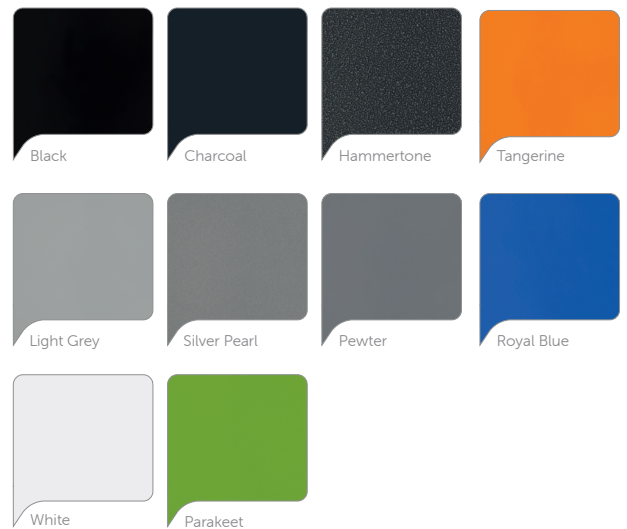

Crescent Half Pod™

Finish Options

- Top Finishes**
 - 18mm Decorwood
 - 13mm DuraTough
- Edge Colour**
 - Black or Clear
- Steel Frame**
 - Hard wearing powder coat
- CPU Basket**
 - Standard / Mobile / Slimline
 - (Optional added extra)

Height Dimensions

- 675mm
- 730mm

Table Dimensions

Top Finish Options

Steel Frame Options

Contact our Australian Team

Phone : 1800 004 555
 Fax : 1800 776 500
 Email : sales@woods furniture.com.au
 Web : www.woods furniture.com.au