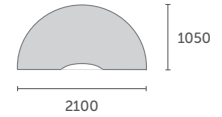

Crescent Half Pod™

Finish Options

- Top Finishes**
 - 18mm Decorwood
 - 13mm DuraTough
- Edge Colour**
 - Black or Clear
- Steel Frame**
 - Hard wearing powder coat
- CPU Basket**
 - Standard / Mobile / Slimline
 - (Optional added extra)

Height Dimensions

- 675mm
- 730mm

Table Dimensions

Top Finish Options

Steel Frame Options

Contact our Australian Team

Phone : 1800 004 555
 Fax : 1800 776 500
 Email : sales@woods furniture.com.au
 Web : www.woods furniture.com.au