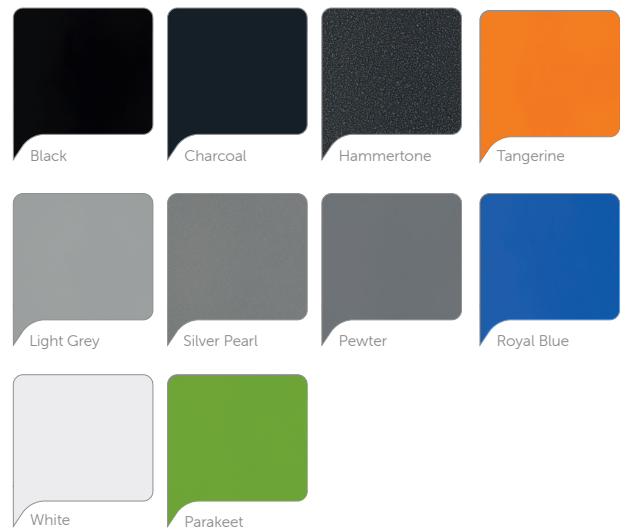

Adjusta T Leg Double™

Finish Options

Top Finishes

- 18mm Decorwood
- 13mm DuraTough

Edge Colour

- Black or Clear

Steel Frame

- Hard wearing powder coat

Height Dimensions

Adjustable height frames to;

- 525
- 580
- 635
- 695
- 750
- 805

Table Dimensions

- 1200mm x 600mm
- 1300mm x 600mm*

*Senior Panto compliant

Top Finish Options

Steel Frame Options